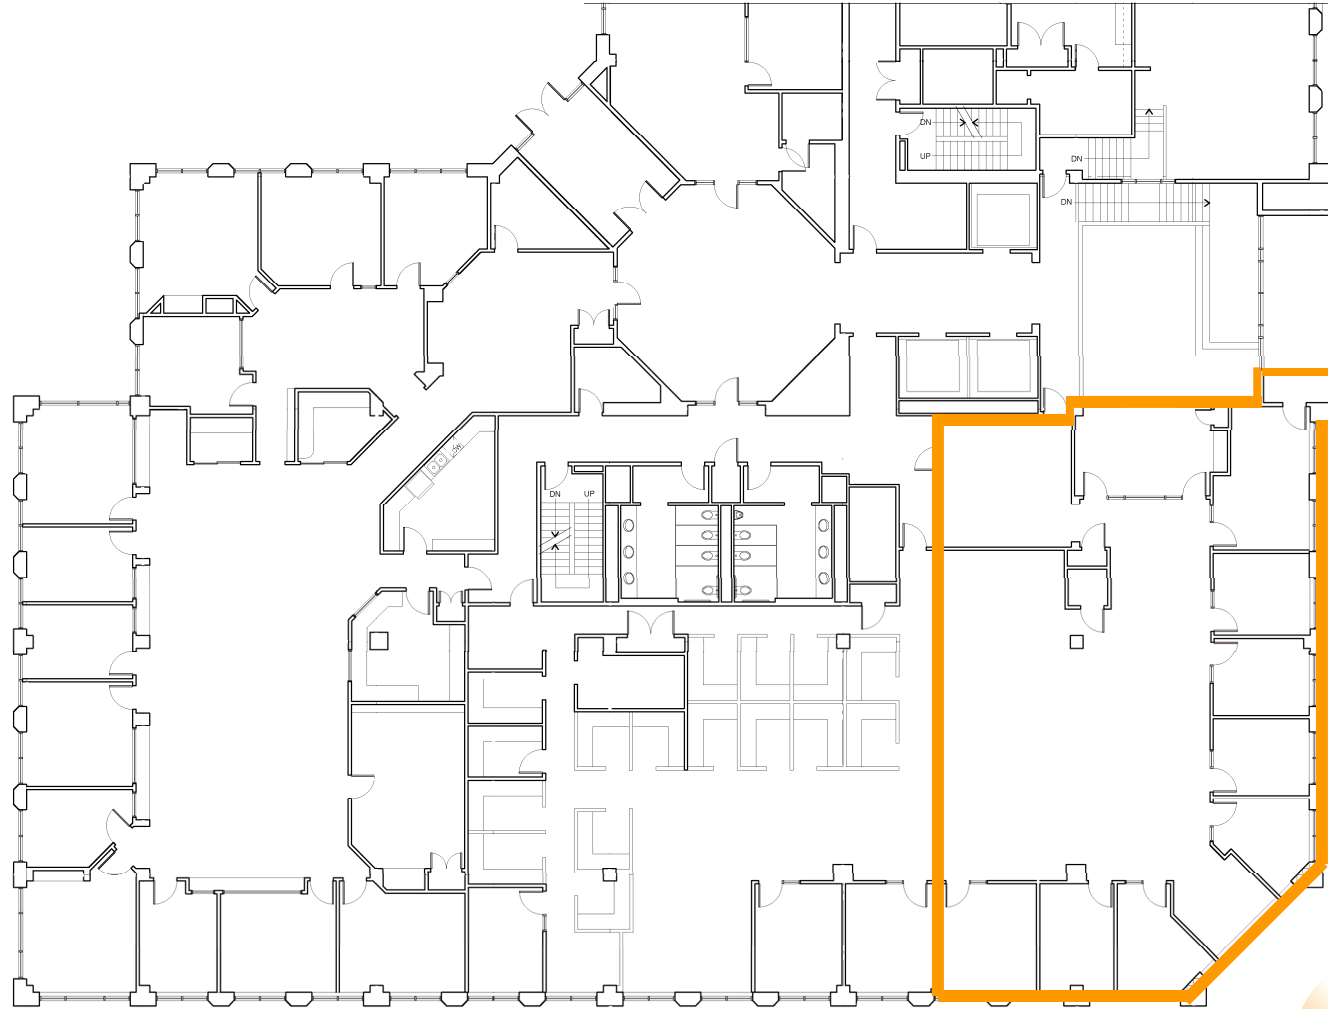

# TWO PORTLAND SQUARE

PORTLAND'S BEST KNOWN ADDRESS

Two Portland Square, Portland Maine  
CLASS A PROFESSIONAL OFFICE SPACE FOR LEASE

## FIRST FLOOR PLAN

Available: 4,278 RSF

Paragon Commercial Real Estate represents the seller/landlord interest in the sale or lease of this property. The information furnished, whether expressed or implied, is from sources deemed reliable, but no warranty is made as to the accuracy thereof and is subject to change without notice. All information should be independently verified.