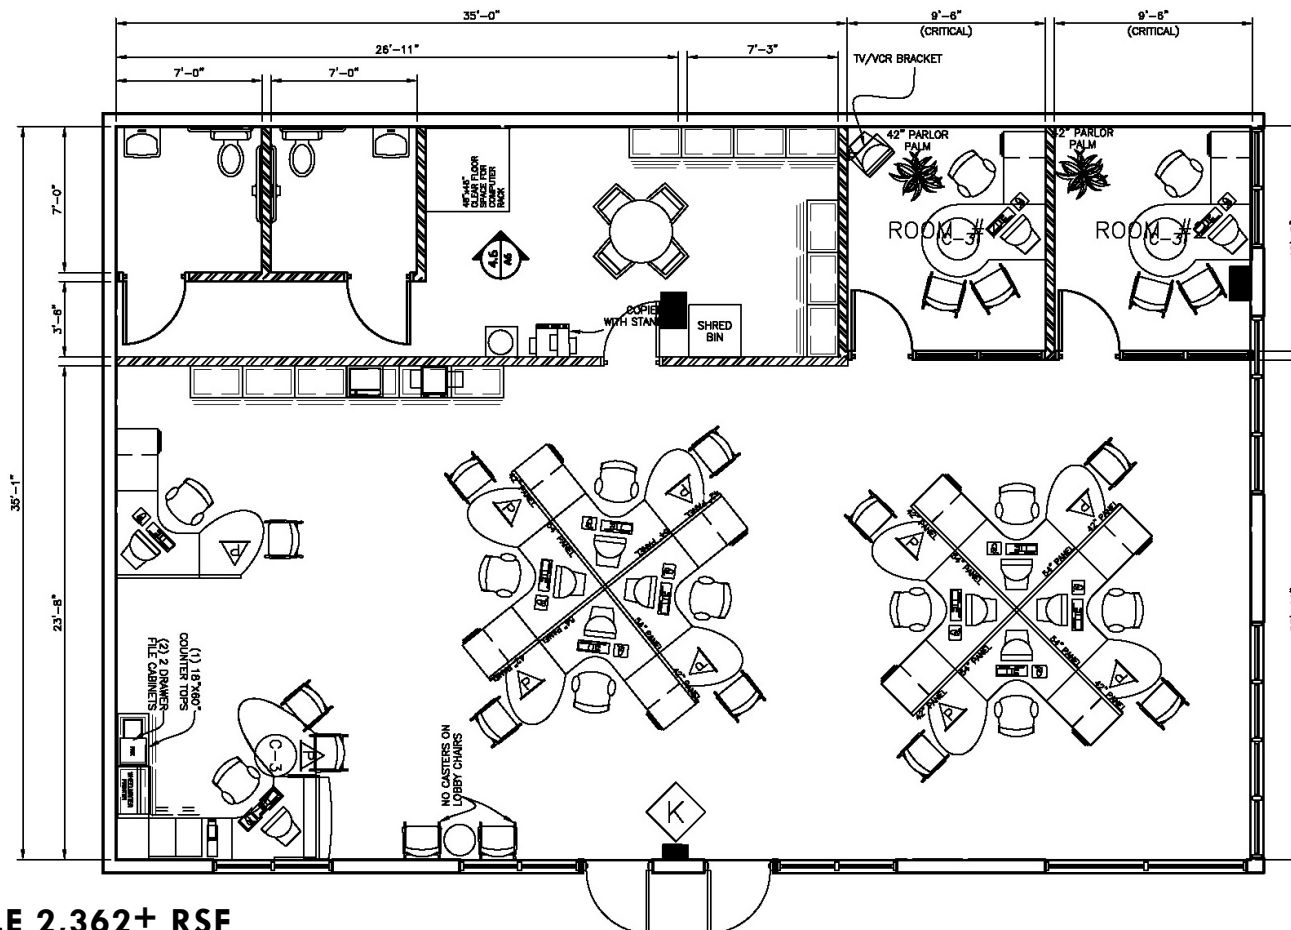

600 SouthBorough Office Park

South Portland, Maine

First Floor Class A Office Space for Lease

AVAILABLE 2,362± RSF

WWW.SOUTHBOROUGHSPARK.INFO