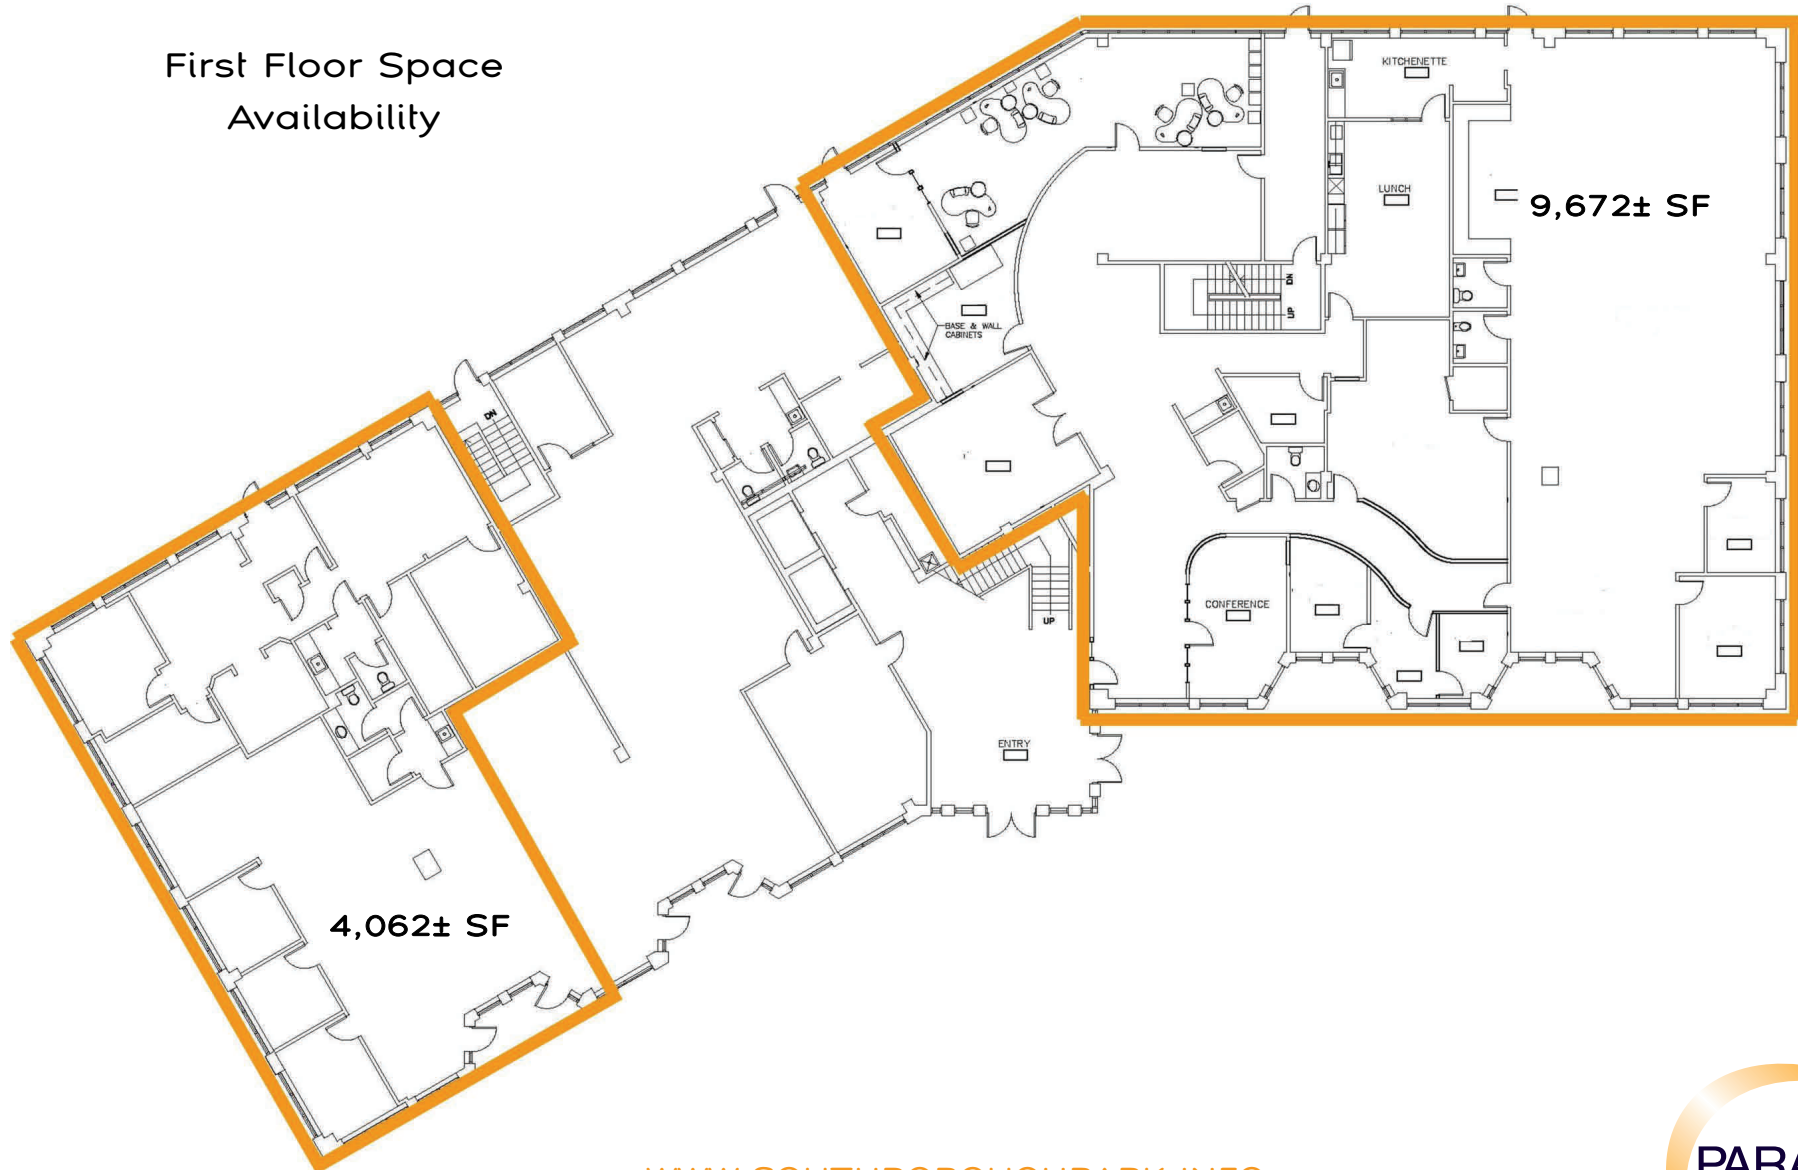

500 Southborough Office Park

South Portland, Maine

First Floor Space Availability

WWW.SOUTHBOROUGH PARK.INFO

500 Southborough Office Park

South Portland, Maine

Second Floor Space
Availability
8,349± SF

WWW.SOUTHBOROUGH PARK.INFO