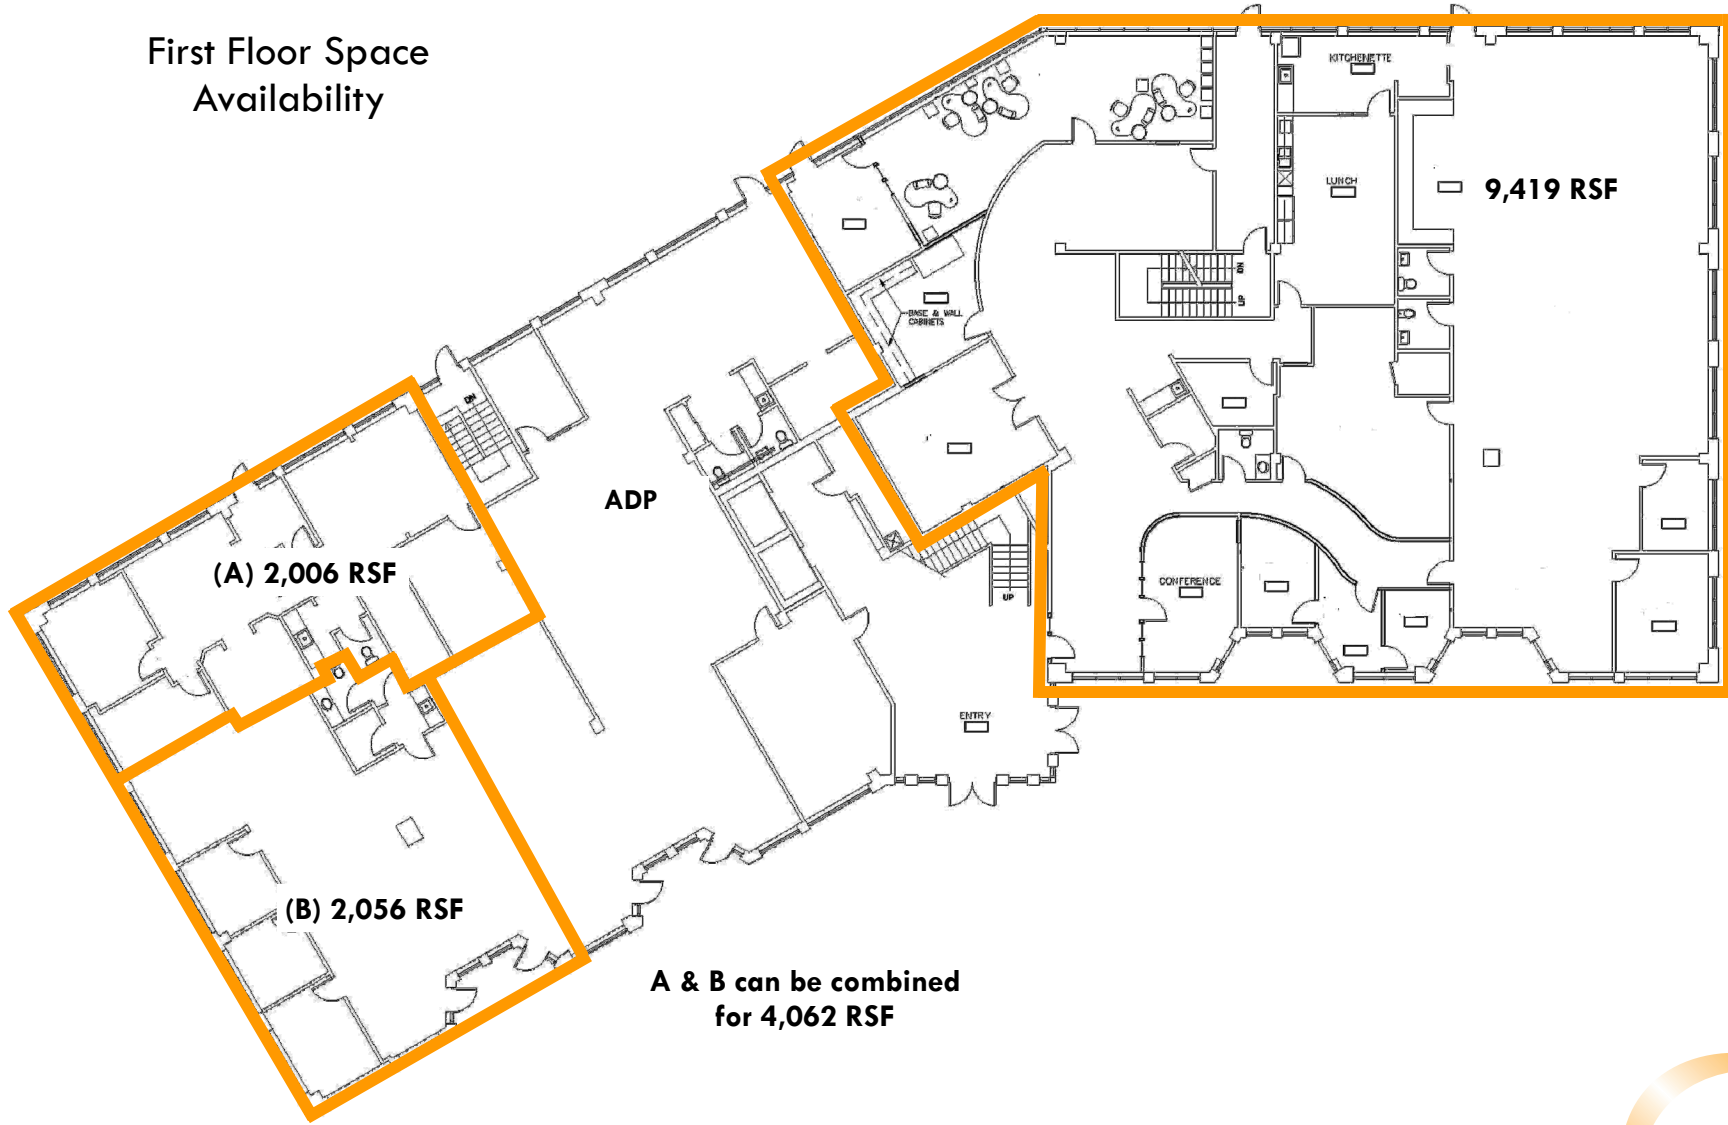

First Floor Space Availability

WWW.SOUTHBOROUGH PARK.INFO

500 SouthBorough Office Park

South Portland, Maine

Second Floor Space
Availability
2,865 RSF

WWW.SOUTHBOROUGH PARK.INFO